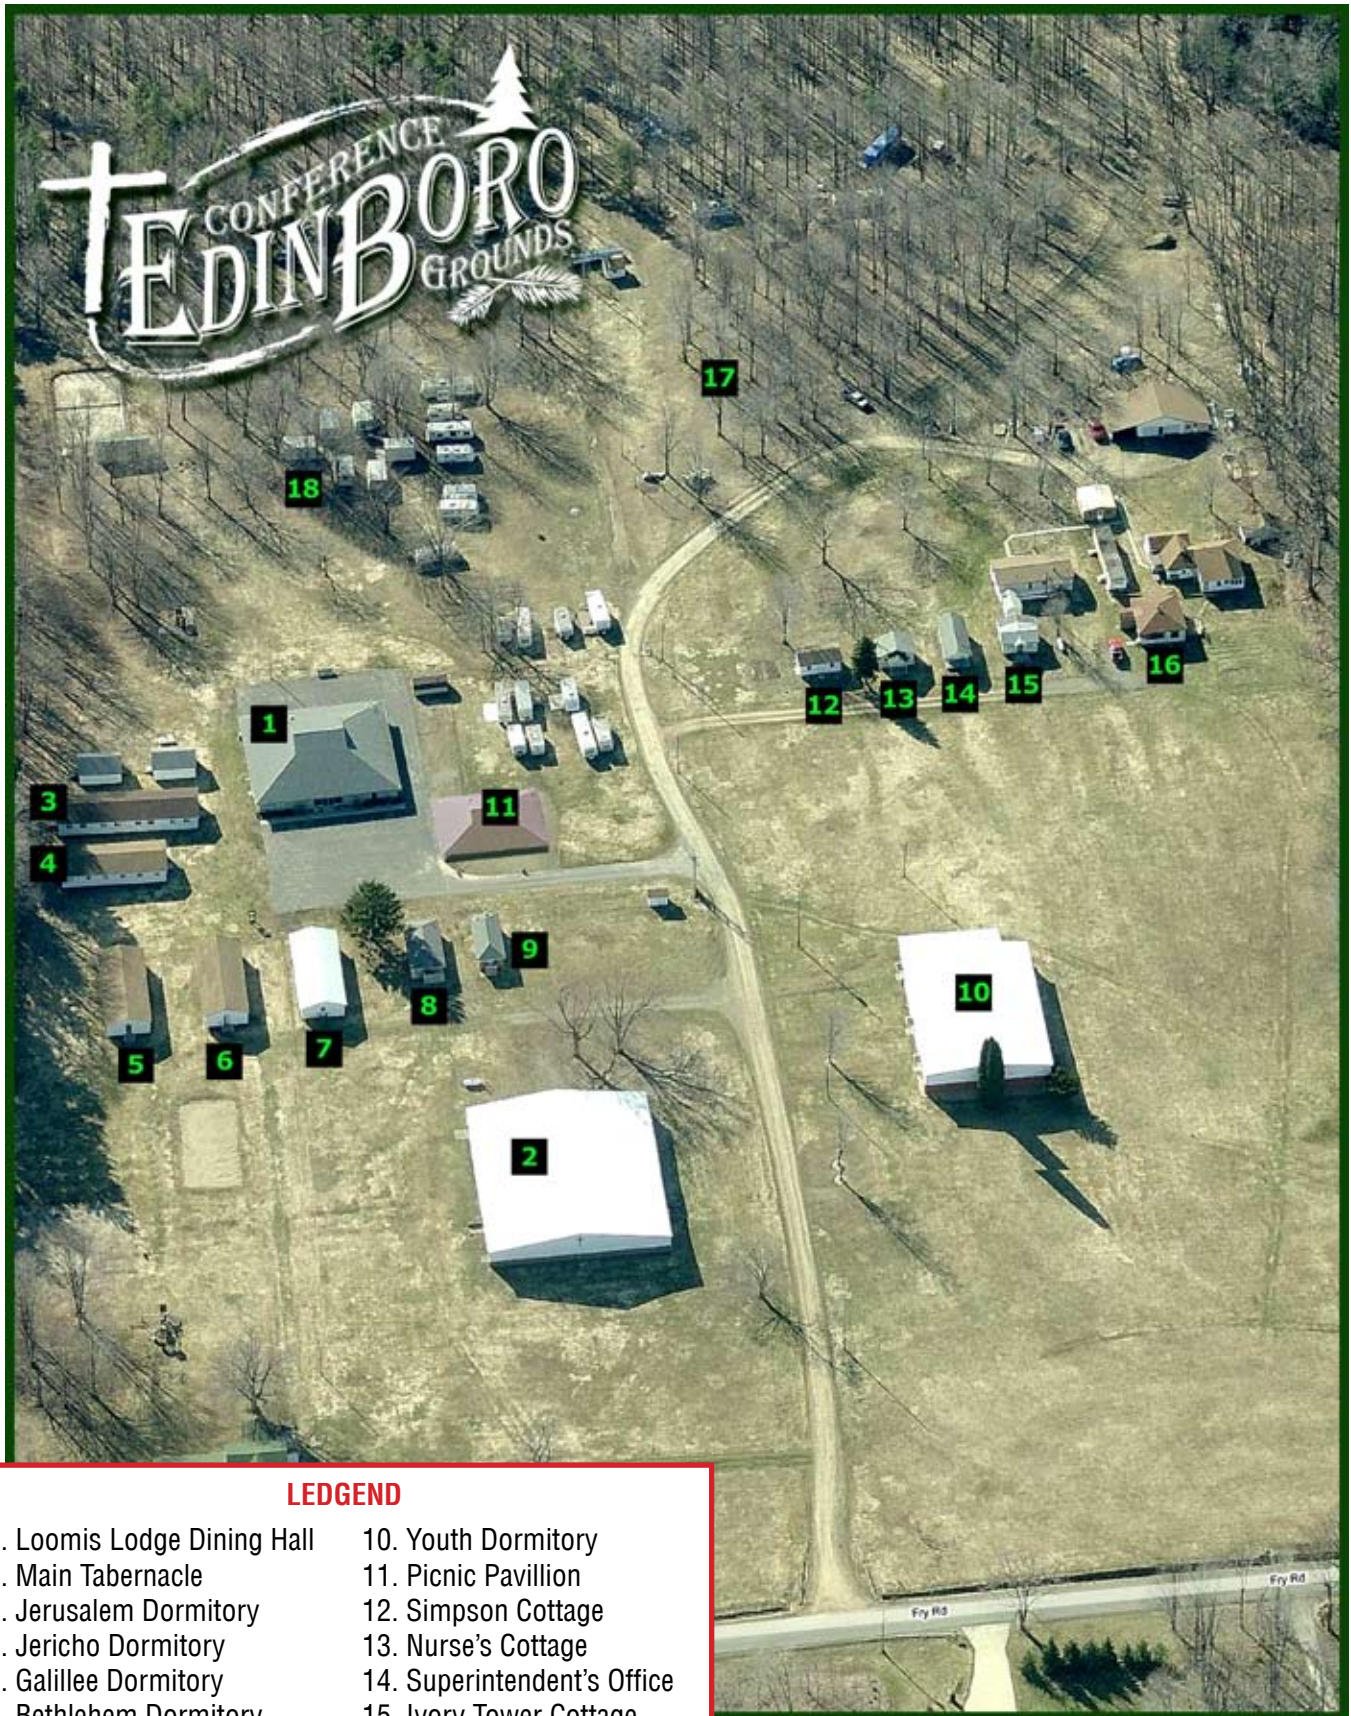

Welcome to Edinboro Conference Grounds

LEDGEND

- | | |
|-----------------------------|-----------------------------|
| 1. Loomis Lodge Dining Hall | 10. Youth Dormitory |
| 2. Main Tabernacle | 11. Picnic Pavillion |
| 3. Jerusalem Dormitory | 12. Simpson Cottage |
| 4. Jericho Dormitory | 13. Nurse's Cottage |
| 5. Galilee Dormitory | 14. Superintendent's Office |
| 6. Bethlehem Dormitory | 15. Ivory Tower Cottage |
| 7. Zion Dormitory | 16. Wolfe Cottage |
| 8. Ladies Restroom | 17. Tenting Grove |
| 9. Men's Restroom | 18. Cluster Cottages |